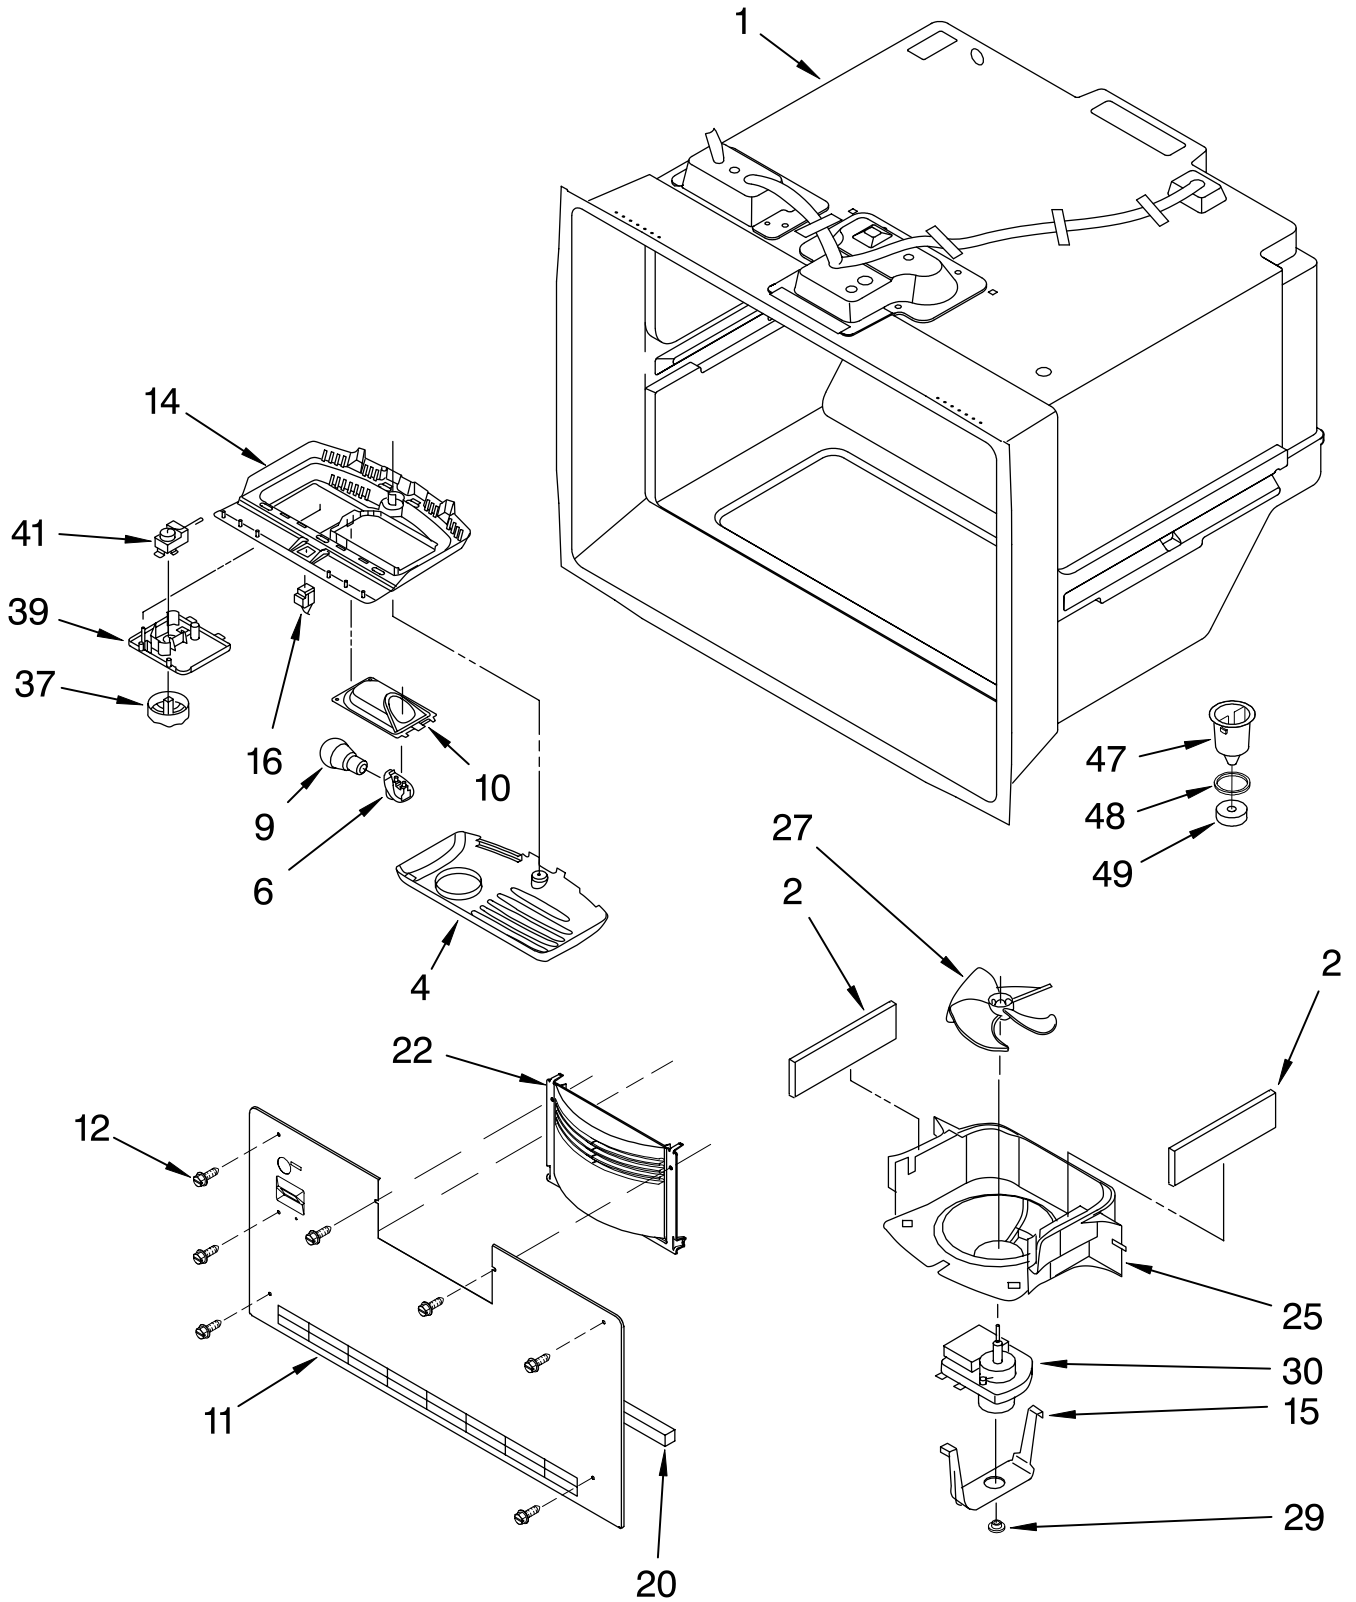

FREEZER LINER PARTS

For Models: KBRA20EMWH00, KBRA20EMBT00, KBRA20EMBL00, KBRA20EMSS00, KBLA20EMSS00
(White) (Biscuit) (Black) (Stainless Steel-RH) (Stainless Steel-LH)

FOR ORDERING INFORMATION REFER TO PARTS PRICE LIST

FREEZER LINER PARTS

For Models: KBRA20EMWH00,KBRA20EMBT00,KBRA20EMBL00,KBRA20EMSS00,KBLA20EMSS00
(White) (Biscuit) (Black) (Stainless Steel–RH)(Stainless Steel–LH)

Illus. No.	Part No.	DESCRIPTION
1		Liner (Not A Serviceable Part)
2	8170897	Gasket, Foam
4	8170847	Cover, Control
6	8170839	Light Socket
9	4343660	Light Bulb
10	8170852	Housing, Frz. Light
11	8171082	Cover, Evaporator
12	4344167	Screw
14	8170848	Housing, Light
15	8171238	Clip, Evap. Motor
16	8170842	Switch, Light
20	8171083	Gasket, Bottom
22	8170881	Cover, Fan Shroud
25	8171153	Shroud, Evap.Fan
27	8170544	Fan, Evaporator
29	8171086	Grommet(2)
30	8170894	Motor, Evaporator
37	8170851	Knob, Control
39	8170849	Cover, Frz. Control
41	8170850	Thermostat
47	4344385	Funnel–Drain (Includes 48 & 49, seal & gasket)
48	4344311	Seal
49	4344310	Gasket

FOR ORDERING INFORMATION REFER TO PARTS PRICE LIST